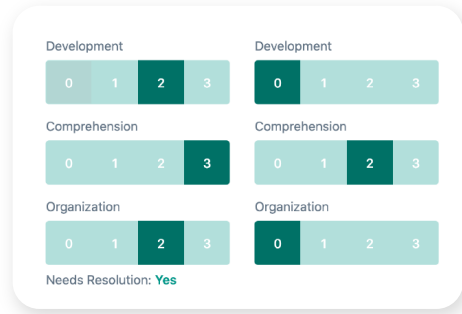

Save time, money and manpower

Flexible to any scoring environment

Built with authentic assessment in mind

Easy, collaborative quality assurance tools

Get a perfect score with every paper

We've paired a sophisticated machine learning algorithm with natural language processing to create an AI assessment system that learns from human scoring.

As accurate as it gets

We've pitted EMMA against leading accuracy benchmarks in the assessment space and it came out on top. Collaborative quality assurance tools mean you can score quickly with confidence.