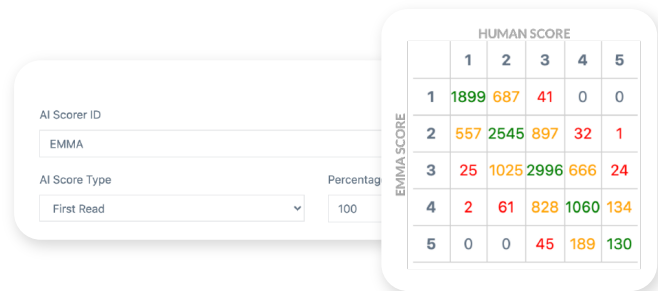

Custom AI integration for total control

EMMA was designed to create symbiotic relationships with humans. Allowing for you to be in control and have full transparency. Human and AI settings can be tailored for each assessment item. **Choose your level:**

Human-only

Mark exams yourself and report instantly with OSCAR

Human-assisted

Mark on your own and let EMMA check the results

Hybrid

You and EMMA work together to mark every item

Trained-AI

Train EMMA with human scores then leave it to do the rest

Generic-AI

Let EMMA mark for you against a templated framework